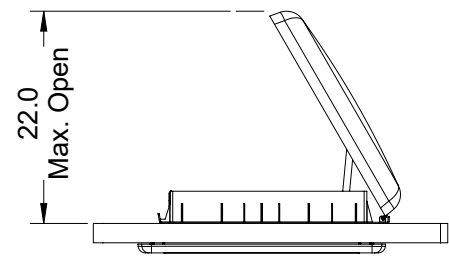

MAXxAIR

An AIRXCEL Brand

SKYMAXX SKYMAXX PLUS

Airxcel Inc. Recreation Vehicle Products Brand Portfolio: