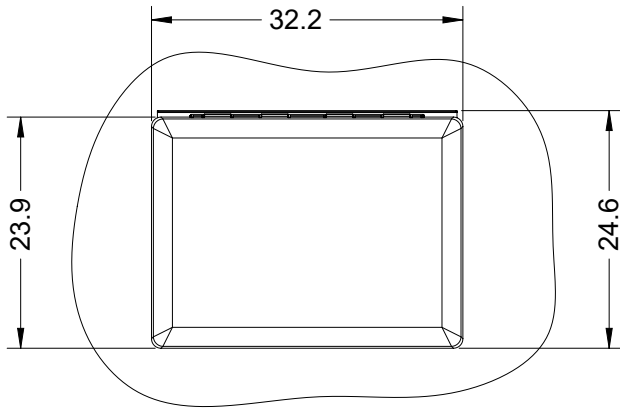

MAXxAIR

An AIRXCEL Brand

SKYMAXX SKYMAXX PLUS

Airxcel Inc. Recreation Vehicle Products Brand Portfolio: