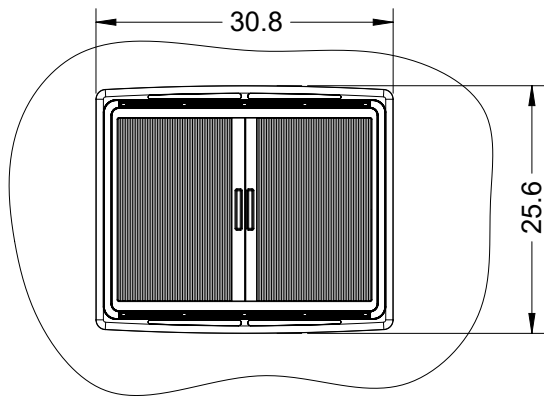

MAXxAIR

An AIRXCEL Brand

SKYMAXX SKYMAXX PLUS

Airxcel Inc. Recreation Vehicle Products Brand Portfolio: