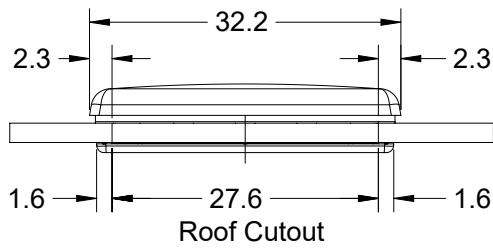

MAXxAIR

An AIRXCEL Brand

SKYMAXX SKYMAXX PLUS

Airxcel Inc. Recreation Vehicle Products Brand Portfolio: