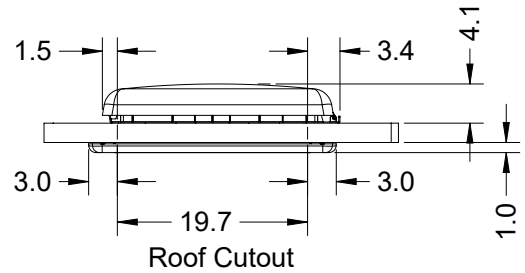

MAXxAIR

An AIRXCEL Brand

SKYMAXX SKYMAXX PLUS

Airxcel Inc. Recreation Vehicle Products Brand Portfolio: