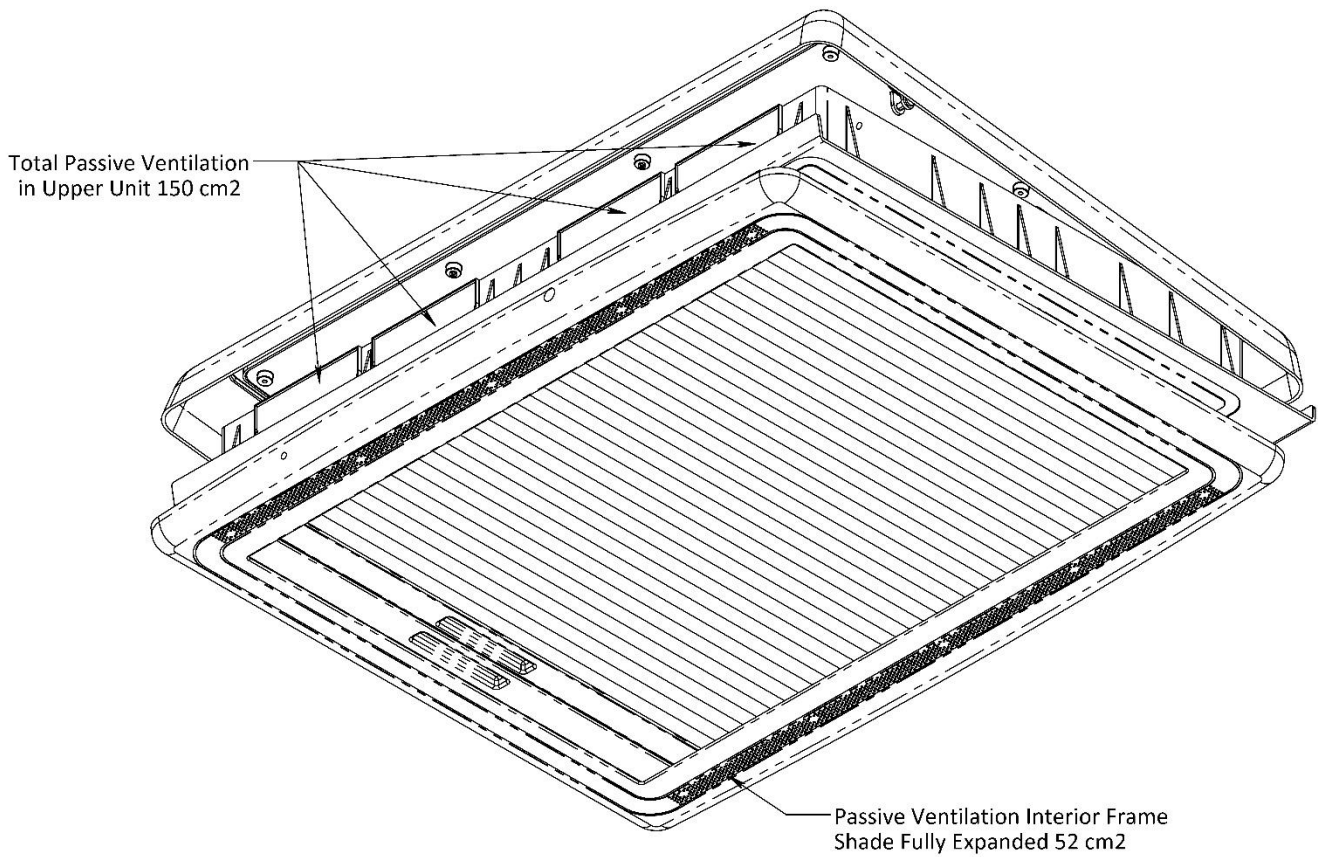

An AIRXCEL Brand

SkyMaxx LX & LX Plus

Data Inquiry Sheet

LX Model: 00-97000, 00-97100

LX Plus Model: 00-97010, 00-97110

Features				
Model	00-97000	00-97010	00-97100	00-97110
Manual Lift with 4 open positions	X	X	X	X
Pleated Screen & Shade: Provides option of full sun, full shade, partial shade/sun combination	X	X	X	X
Fits 27.56 inches x 19.70 inches (700mm xx 500mm) Opening	X	X	X	X
Passive Ventilation (Refer to Diagram for details)	X	X	X	X
Interior Frame (White)	X	X	X	X
Roof Thickness 0.90 to 1.65 inches (23mm to 42mm)			X	X
Roof Thickness 1.65 to 2.36 inches (42mm to 60mm)	X	X		
LED Light in Interior Frame*		X		X
RoHS Compliant	X	X	X	X
CE Listed	X	X	X	X
R43	X	X	X	X

*Rooflight with LED operates on 12 Volt DC, 2 amp service. Circuit must be fused. OEM to provide wall control for LED models.

An AIRXCEL Brand

Ventilation

MAXxAIR

An AIRXCEL Brand

NOTE:
Dimensions in millimeters
[inches are in brackets]