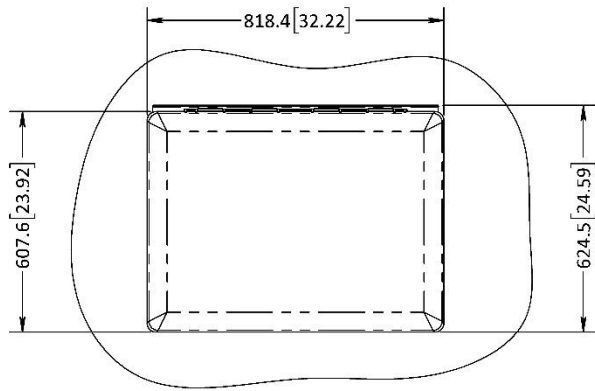

An AIRXCEL Brand

SkyMaxx LX & LX Plus

Data Inquiry Sheet

LX Model: 00-97000, 00-97100

LX Plus Model: 00-97010, 00-97110

Features				
Model	00-97000	00-97010	00-97100	00-97110
Manual Lift with 4 open positions	X	X	X	X
Pleated Screen & Shade: Provides option of full sun, full shade, partial shade/sun combination	X	X	X	X
Fits 27.56 inches x 19.70 inches (700mm xx 500mm) Opening	X	X	X	X
Passive Ventilation (Refer to Diagram for details)	X	X	X	X
Interior Frame (White)	X	X	X	X
Roof Thickness 0.90 to 1.65 inches (23mm to 42mm)			X	X
Roof Thickness 1.65 to 2.36 inches (42mm to 60mm)	X	X		
LED Light in Interior Frame*		X		X
RoHS Compliant	X	X	X	X
CE Listed	X	X	X	X
R43	X	X	X	X

*Rooflight with LED operates on 12 Volt DC, 2 amp service. Circuit must be fused. OEM to provide wall control for LED models.

An AIRXCEL Brand

Ventilation

MAXxAIR

An AIRXCEL Brand

NOTE:
Dimensions in millimeters
[inches are in brackets]