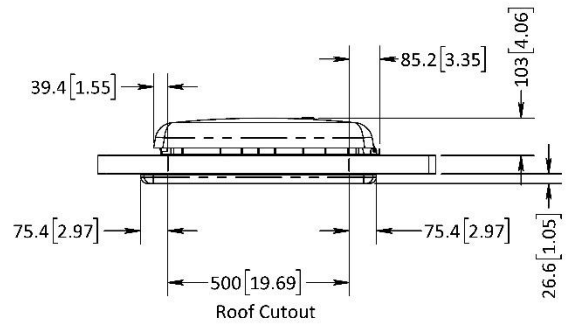

An AIRXCEL Brand

SkyMaxx LX & LX Plus

Data Inquiry Sheet

LX Model: 00-97000, 00-97100

LX Plus Model: 00-97010, 00-97110

Features				
Model	00-97000	00-97010	00-97100	00-97110
Manual Lift with 4 open positions	X	X	X	X
Pleated Screen & Shade: Provides option of full sun, full shade, partial shade/sun combination	X	X	X	X
Fits 27.56 inches x 19.70 inches (700mm xx 500mm) Opening	X	X	X	X
Passive Ventilation (Refer to Diagram for details)	X	X	X	X
Interior Frame (White)	X	X	X	X
Roof Thickness 0.90 to 1.65 inches (23mm to 42mm)			X	X
Roof Thickness 1.65 to 2.36 inches (42mm to 60mm)	X	X		
LED Light in Interior Frame*		X		X
RoHS Compliant	X	X	X	X
CE Listed	X	X	X	X
R43	X	X	X	X

*Rooflight with LED operates on 12 Volt DC, 2 amp service. Circuit must be fused. OEM to provide wall control for LED models.

An AIRXCEL Brand

Ventilation

MAXxAIR

An AIRXCEL Brand

NOTE:
Dimensions in millimeters
[inches are in brackets]