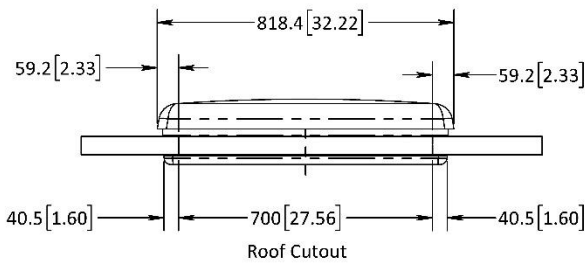

An AIRXCEL Brand

SkyMaxx LX & LX Plus

Data Inquiry Sheet

LX Model: 00-97000, 00-97100

LX Plus Model: 00-97010, 00-97110

Features				
Model	00-97000	00-97010	00-97100	00-97110
Manual Lift with 4 open positions	X	X	X	X
Pleated Screen & Shade: Provides option of full sun, full shade, partial shade/sun combination	X	X	X	X
Fits 27.56 inches x 19.70 inches (700mm xx 500mm) Opening	X	X	X	X
Passive Ventilation (Refer to Diagram for details)	X	X	X	X
Interior Frame (White)	X	X	X	X
Roof Thickness 0.90 to 1.65 inches (23mm to 42mm)			X	X
Roof Thickness 1.65 to 2.36 inches (42mm to 60mm)	X	X		
LED Light in Interior Frame*		X		X
RoHS Compliant	X	X	X	X
CE Listed	X	X	X	X
R43	X	X	X	X

*Rooflight with LED operates on 12 Volt DC, 2 amp service. Circuit must be fused. OEM to provide wall control for LED models.

An AIRXCEL Brand

Ventilation

MAXxAIR

An AIRXCEL Brand

NOTE:
Dimensions in millimeters
[inches are in brackets]