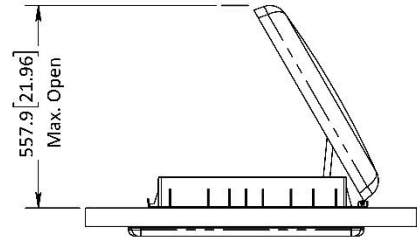

MAXxAIR

An AIRXCEL Brand

NOTE:
Dimensions in millimeters
[inches are in brackets]