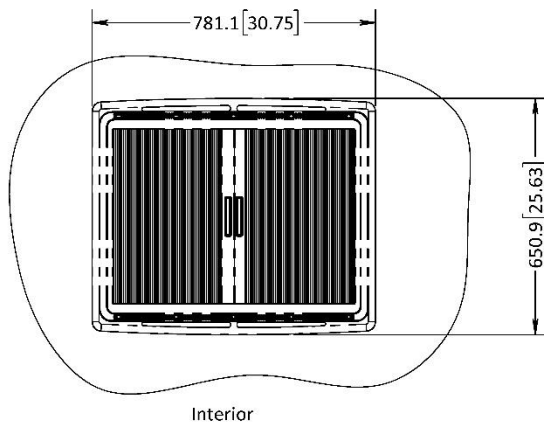

An AIRXCEL Brand

SkyMaxx LX & LX Plus

Data Inquiry Sheet

LX Model: 00-97000, 00-97100

LX Plus Model: 00-97010, 00-97110

Features				
Model	00-97000	00-97010	00-97100	00-97110
Manual Lift with 4 open positions	X	X	X	X
Pleated Screen & Shade: Provides option of full sun, full shade, partial shade/sun combination	X	X	X	X
Fits 27.56 inches x 19.70 inches (700mm xx 500mm) Opening	X	X	X	X
Passive Ventilation (Refer to Diagram for details)	X	X	X	X
Interior Frame (White)	X	X	X	X
Roof Thickness 0.90 to 1.65 inches (23mm to 42mm)			X	X
Roof Thickness 1.65 to 2.36 inches (42mm to 60mm)	X	X		
LED Light in Interior Frame*		X		X
RoHS Compliant	X	X	X	X
CE Listed	X	X	X	X
R43	X	X	X	X

*Rooflight with LED operates on 12 Volt DC, 2 amp service. Circuit must be fused. OEM to provide wall control for LED models.

An AIRXCEL Brand

Ventilation

MAXxAIR

An AIRXCEL Brand

NOTE:
Dimensions in millimeters
[inches are in brackets]