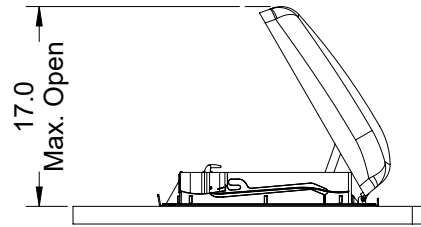

MAXxAIR

An AIRXCEL Brand

SKYMAXX SKYMAXX PLUS

INTERIOR

Airxcel Inc. Recreation Vehicle Products Brand Portfolio: