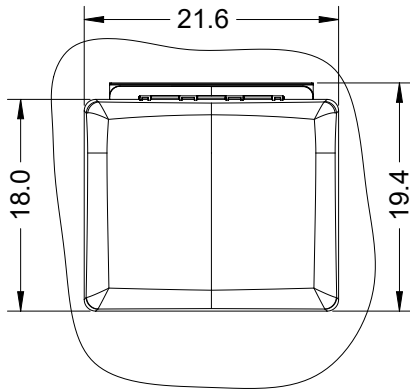

MAXxAIR

An AIRXCEL Brand

SKYMAXX SKYMAXX PLUS

INTERIOR

Airxcel Inc. Recreation Vehicle Products Brand Portfolio: