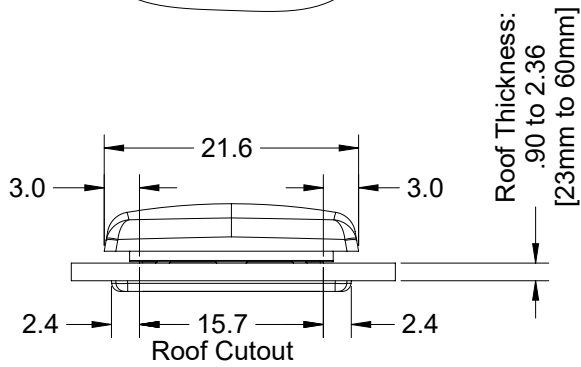

MAXxAIR

An AIRXCEL Brand

SKYMAXX SKYMAXX PLUS

INTERIOR

Airxcel Inc. Recreation Vehicle Products Brand Portfolio: