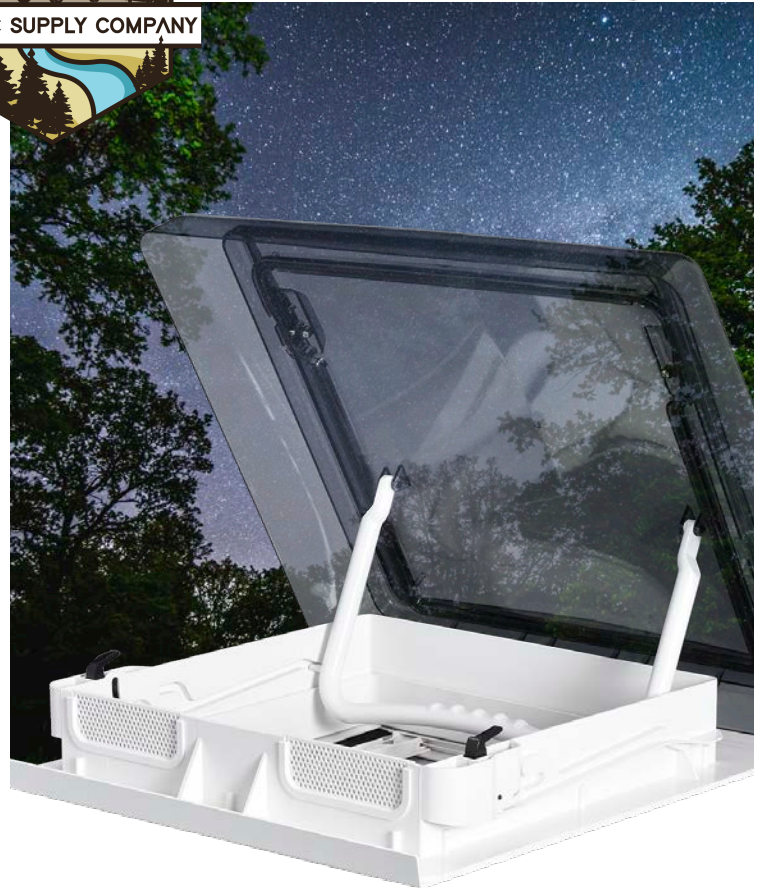

An AIRXCEL Brand

SKYMAXX
SKYMAXX PLUS

Get lost in the stars!

Natural light, the sky at night and fresh air - the basic fundamentals of adventure.

While enjoying time with family, neighbors or just simply relaxing, MAXXAIR's new SKYMAXX Series of skylights can add so much function, drama, balance and ventilation to any environment.

- Natural light makes small spaces feel open and free.
- Create drama in any space.
- Bring the balance and harmony of nature indoors.
- With the ability to open the SKYMAXX, create a cooling effect and bring fresh air throughout your RV.
- Create more opportunities for natural light without sacrificing privacy.

Pleated screen & shade provides options of full sun-full shade, partial sun/shade

Fits 15.75" x 15.75" (400mm x 400mm) opening

Sized for 0.90" to 2.36" (23mm to 60mm) roof thicknesses with no cutting required

Optional passive ventilation

White interior frame

LED operates on 12 VDC, 2 amp service

Agency listings: CE listed, R43, RCM

RoHS compliant for International models

Skymaxx - Non-LED

Skymaxx Plus - LED

Manual lift with 3 open positions