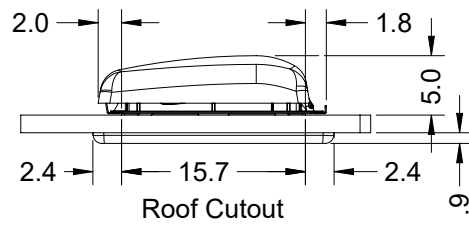

MAXxAIR

An AIRXCEL Brand

SKYMAXX SKYMAXX PLUS

INTERIOR

Airxcel Inc. Recreation Vehicle Products Brand Portfolio: