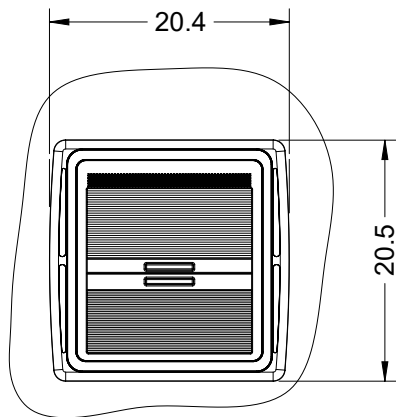

MAXxAIR

An AIRXCEL Brand

SKYMAXX SKYMAXX PLUS

INTERIOR

Airxcel Inc. Recreation Vehicle Products Brand Portfolio: