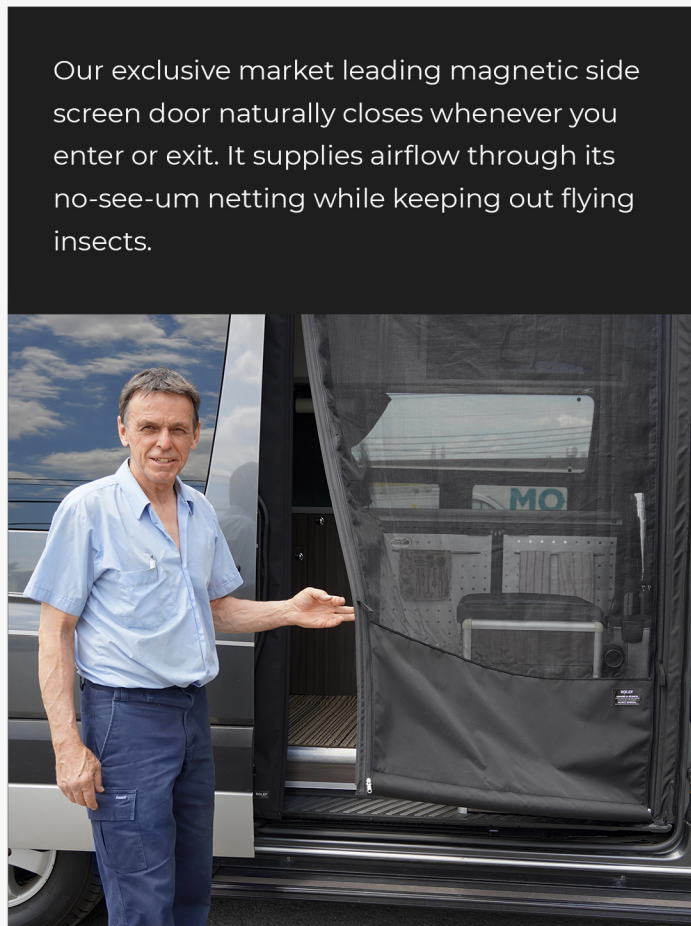

ROLEF

Innovative screen doors and accessories for your RV.

HIGH QUALITY PRODUCTS FOR RVS

ROLEF Solution is a dynamic and growing company, manufacturing specialized and innovative screen doors and accessories for recreational vehicles. Our products are handcrafted locally in Laval, Quebec using the highest quality materials that are water resistant, UV resistant, and flame retardant. Easy glide and UV resistant zippers ensure long lasting durability.

“

*Sleeping with the doors open and staying bug free is very enjoyable. Also, the magnetic closure is pure **genius.***

”

SIDE SCREEN DOORS

Our exclusive market leading magnetic side screen door naturally closes whenever you enter or exit. It supplies airflow through its no-see-um netting while keeping out flying insects.