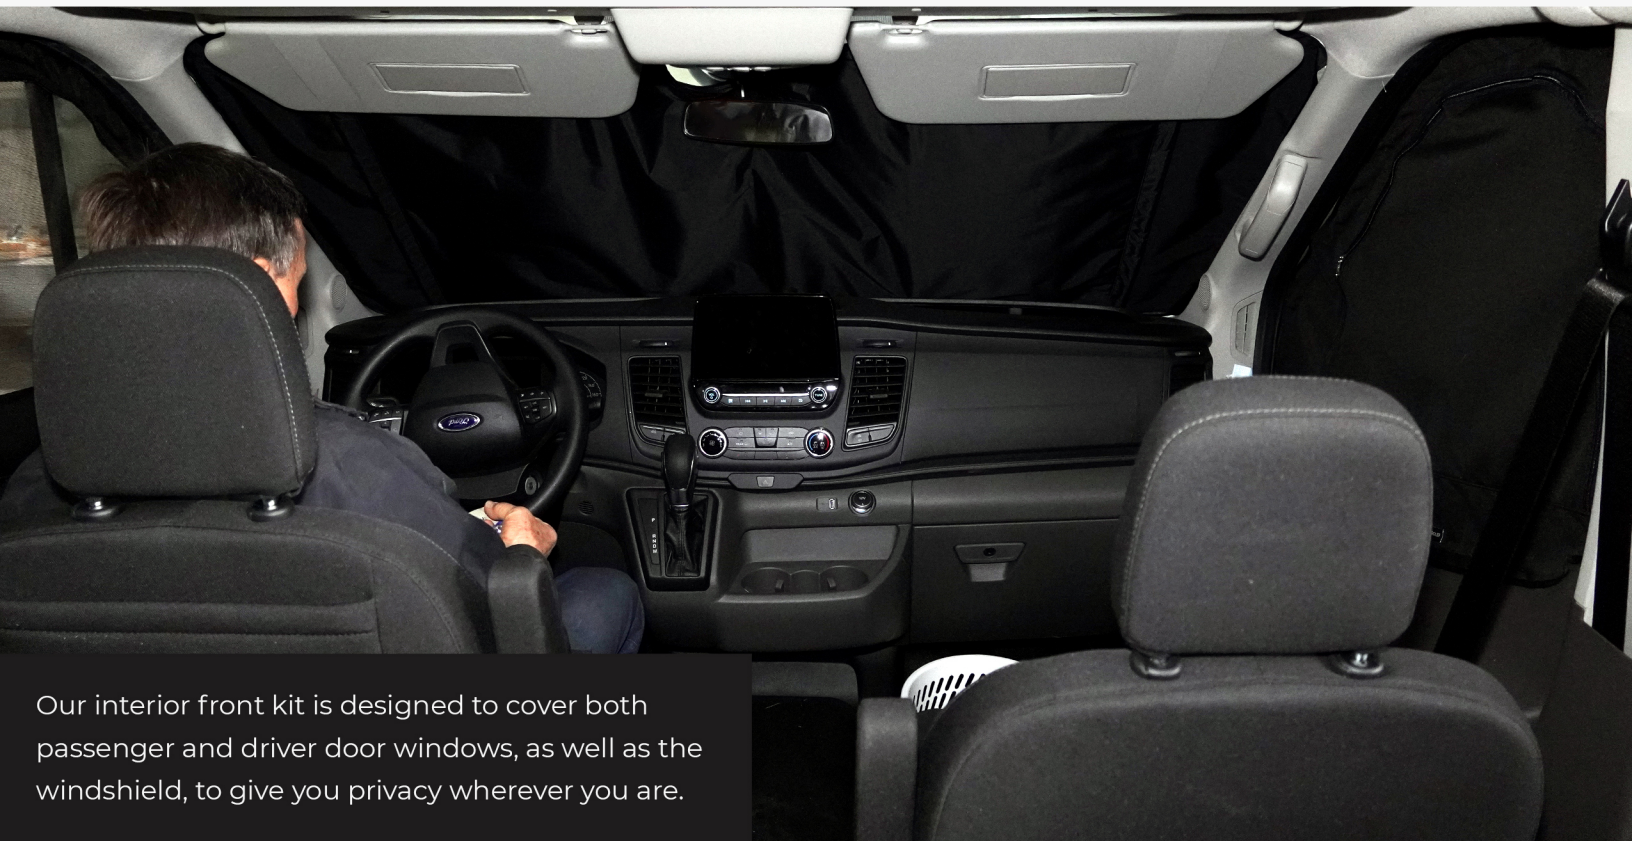

ACCESSORIES | Magnetic Interior Front Kits

Our interior front kit is designed to cover both passenger and driver door windows, as well as the windshield, to give you privacy wherever you are.