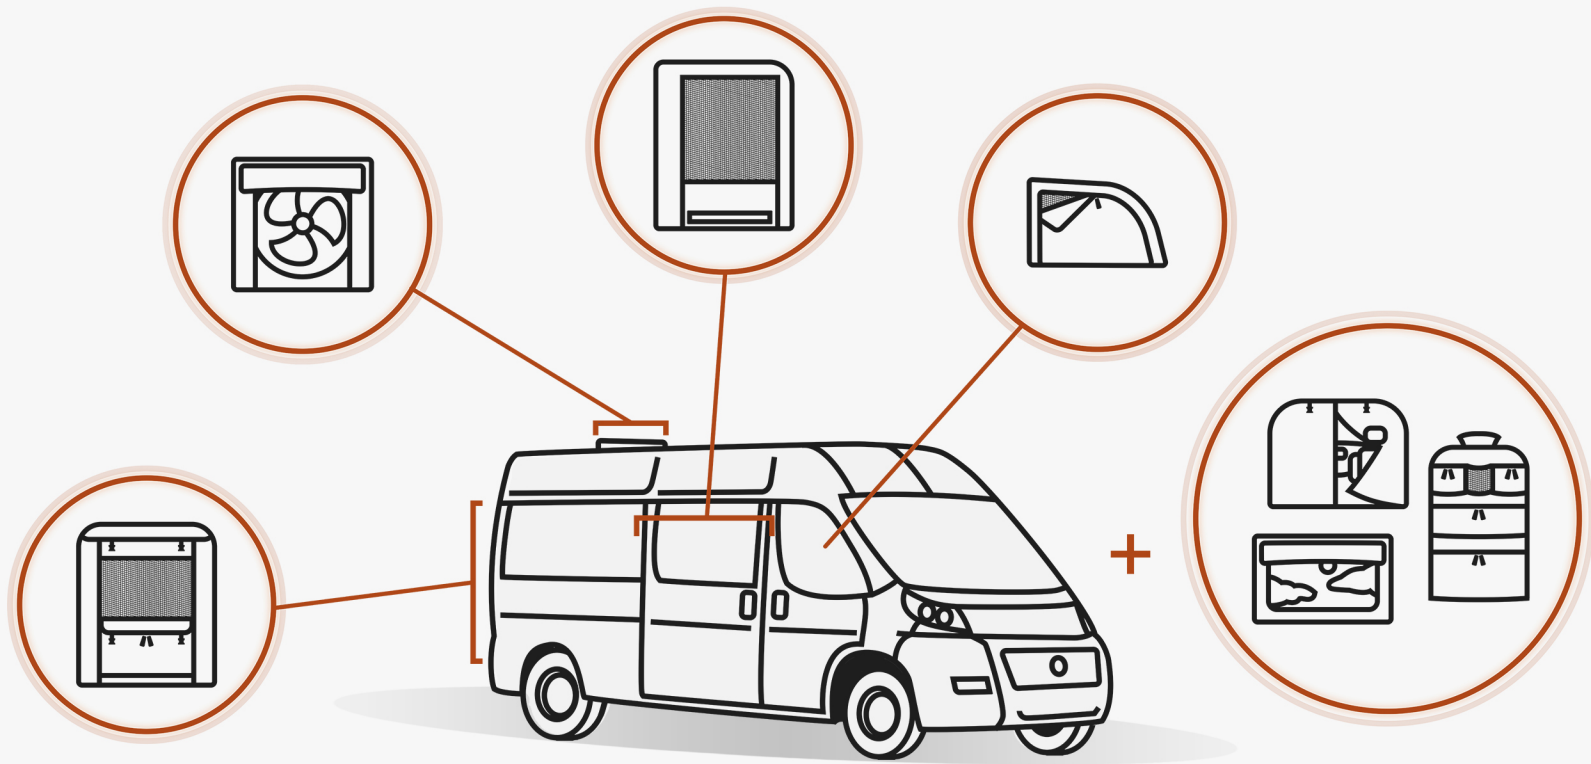

ROLEF

Innovative screen doors and accessories for your RV.

HIGH QUALITY PRODUCTS FOR RVS

ROLEF Solution is a dynamic and growing company, manufacturing specialized and innovative screen doors and accessories for recreational vehicles. Our products are handcrafted locally in Laval, Quebec using the highest quality materials that are water resistant, UV resistant, and flame retardant. Easy glide and UV resistant zippers ensure long lasting durability.

“

*Sleeping with the doors open and staying bug free is very enjoyable. Also, the magnetic closure is pure **genius.***

”

SIDE SCREEN DOORS

Our exclusive market leading magnetic side screen door naturally closes whenever you enter or exit. It supplies airflow through its no-see-um netting while keeping out flying insects.