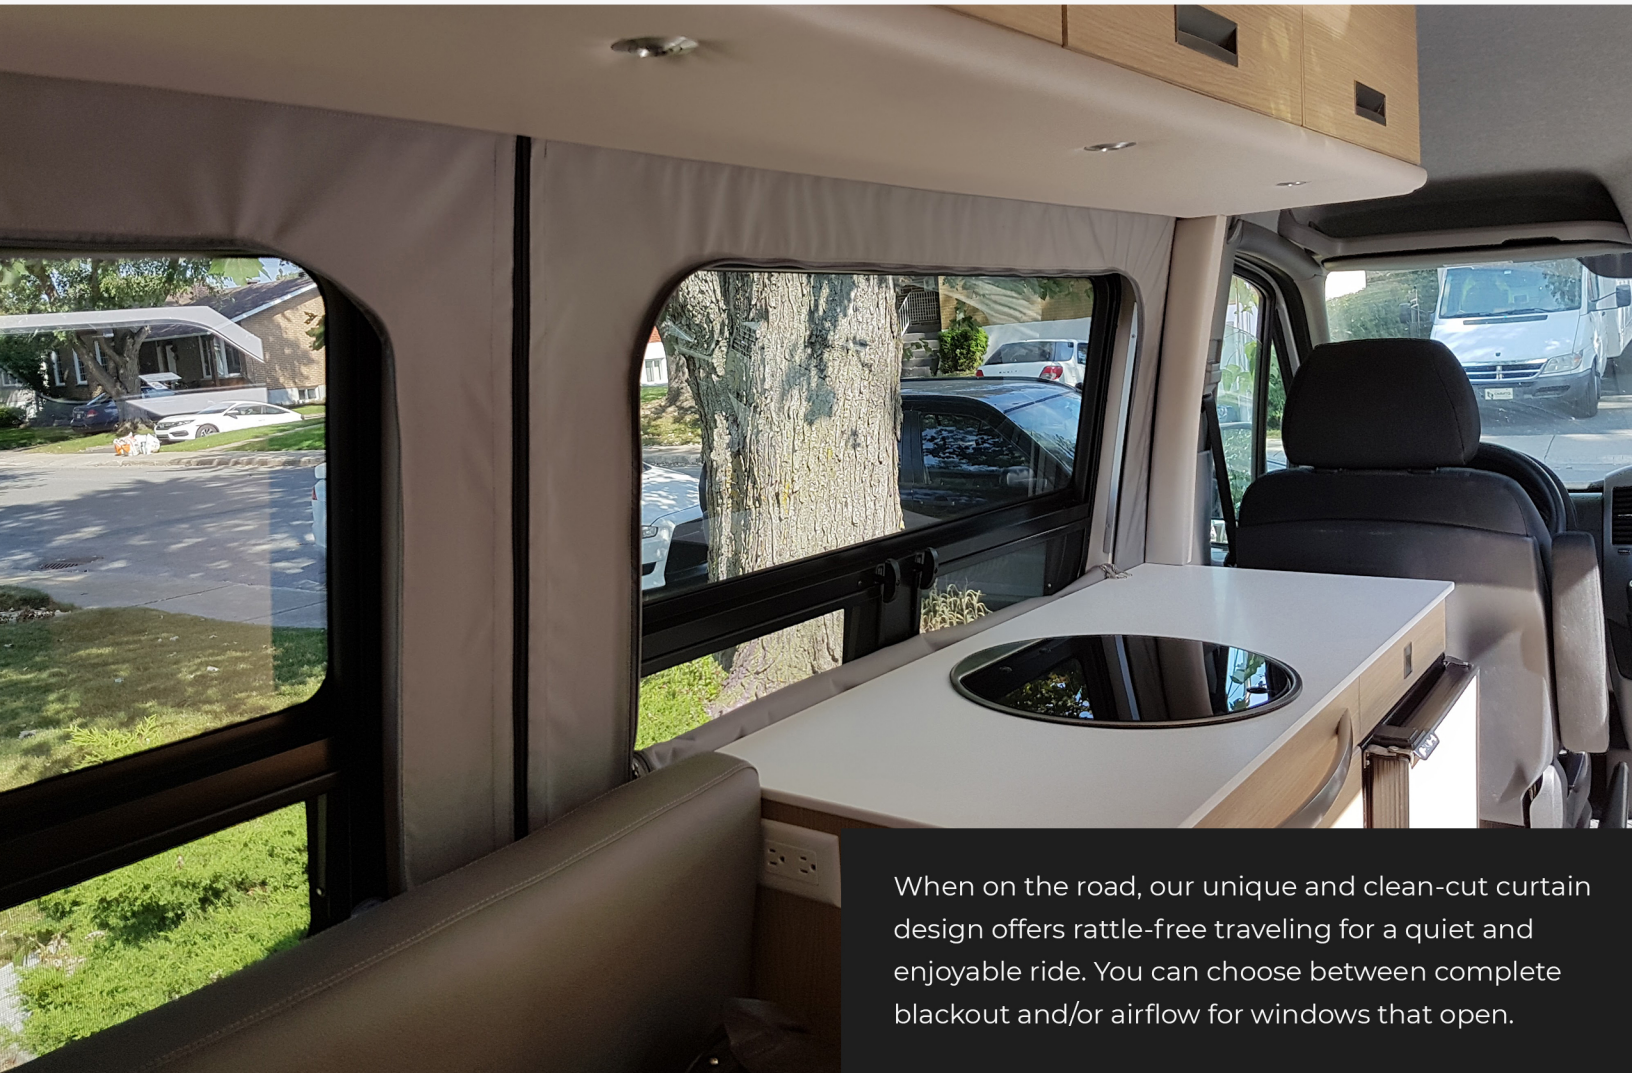

ACCESSORIES | Window Covers

When on the road, our unique and clean-cut curtain design offers rattle-free traveling for a quiet and enjoyable ride. You can choose between complete blackout and/or airflow for windows that open.