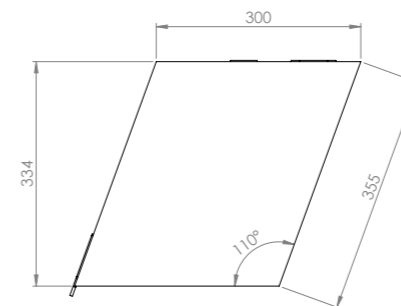

MOON BOX ADVENTURE 50

Box volume: 51 l
Pocket volume: 12,75 l
Total volume: 63,75 l
Weight: 4,47 kg