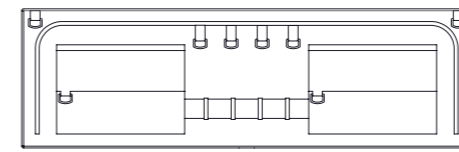

MoonBox 115

Standard

Adventure

MoonBox 115 angle 90°

MOON BOX ADVENTURE 115

Box volume: 116 l
Pocket volume: 29 l
Total volume: 145 l
Weight: 8,45 kg

Maximum self load

MoonBox 115 angle 100°

MOON BOX STANDARD 115

Box volume: 116 l
 Pocket volume: 29 l
 Total volume: 145 l
 Weight: 9,12 kg

MOON BOX ADVENTURE 115

Box volume: 116 l
 Pocket volume: 29 l
 Total volume: 145 l
 Weight: 8,75 kg

Maximum self load