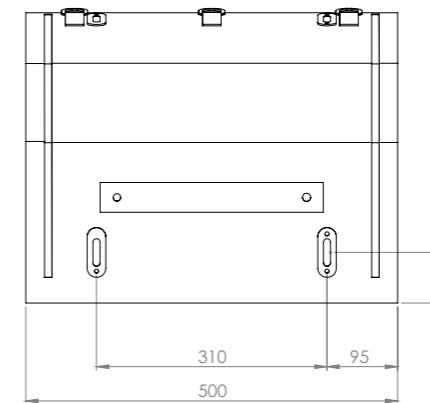

MOON BOX ADVENTURE 50

Box volume: 54 l
Pocket volume: 13,5 l
Total volume: 67,5 l
Weight: 4,96 kg