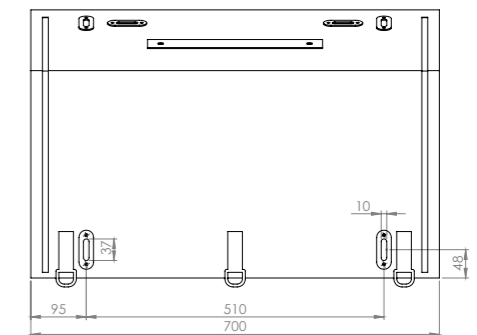

MoonBox 70 angle 108°

MOON BOX STANDARD 70

MOON BOX ADVENTURE 70

Box volume: 74 l
Pocket volume: 18,5 l
Total volume: 92,5 l
Weight: 6,09 kg

Box volume: 74 l
Pocket volume: 18,5 l
Total volume: 92,5 l
Weight: 5,56 kg

Maximum self load

5 KG
12 KG

Compatible car models:

Ford Transit MK8 H2, H3, R/AWD, FWD (since 2013)

MoonBox 70 angle 110°

MOON BOX STANDARD 70

MOON BOX ADVENTURE 70

Box volume: 71 l
Pocket volume: 17,75 l
Total volume: 88,75 l
Weight: 5,99 kg

Box volume: 71 l
Pocket volume: 17,75 l
Total volume: 88,75 l
Weight: 5,67 kg

Maximum self load

5 KG
12 KG

Compatible car models:

Mercedes Sprinter 901
Mercedes Sprinter 902
Mercedes Sprinter 904 (until 2006)
Mercedes Sprinter 906
Mercedes Sprinter 907
Volkswagen Crafter (2007-2016)
Volkswagen LT (since 2016)
Volkswagen Transporter T5, T6, T6.1 to adapt