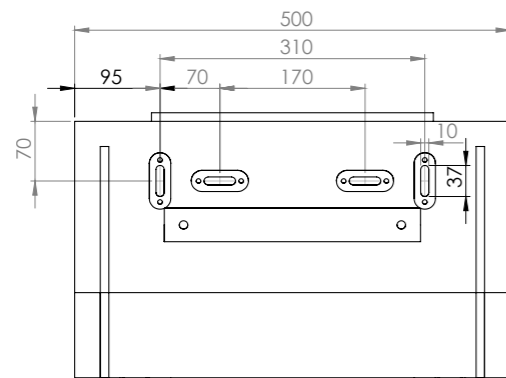

MoonBox 50 angle 100°

MOON BOX STANDARD 50

Box volume: 51 l
 Pocket volume: 12,75 l
 Total volume: 63,75 l
 Weight: 4,52 kg

MOON BOX ADVENTURE 50

Box volume: 51 l
 Pocket volume: 12,75 l
 Total volume: 63,75 l
 Weight: 4,13 kg