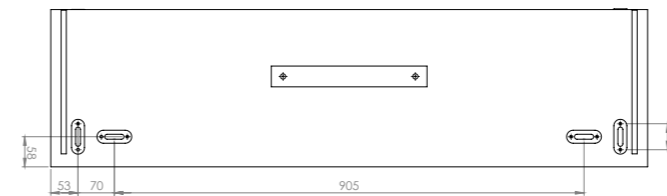

MoonBox 115

Standard

Adventure

MoonBox 115 angle 90°

MOON BOX ADVENTURE 115

Box volume: 116 l
Pocket volume: 29 l
Total volume: 145 l
Weight: 8,45 kg

Maximum self load

MoonBox 115 angle 100°

MOON BOX STANDARD 115

Box volume: 116 l
 Pocket volume: 29 l
 Total volume: 145 l
 Weight: 9,12 kg

MOON BOX ADVENTURE 115

Box volume: 116 l
 Pocket volume: 29 l
 Total volume: 145 l
 Weight: 8,75 kg

Maximum self load