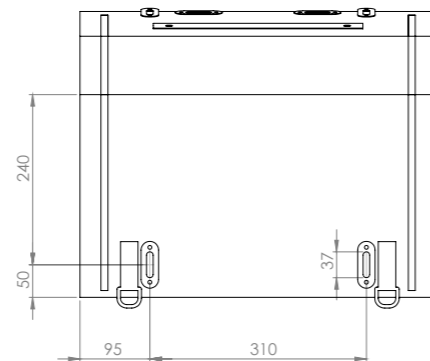

MoonBox 50 angle 100°

MOON BOX STANDARD 50

Box volume: 51 l
 Pocket volume: 12,75 l
 Total volume: 63,75 l
 Weight: 4,52 kg

MOON BOX ADVENTURE 50

Box volume: 51 l
 Pocket volume: 12,75 l
 Total volume: 63,75 l
 Weight: 4,13 kg