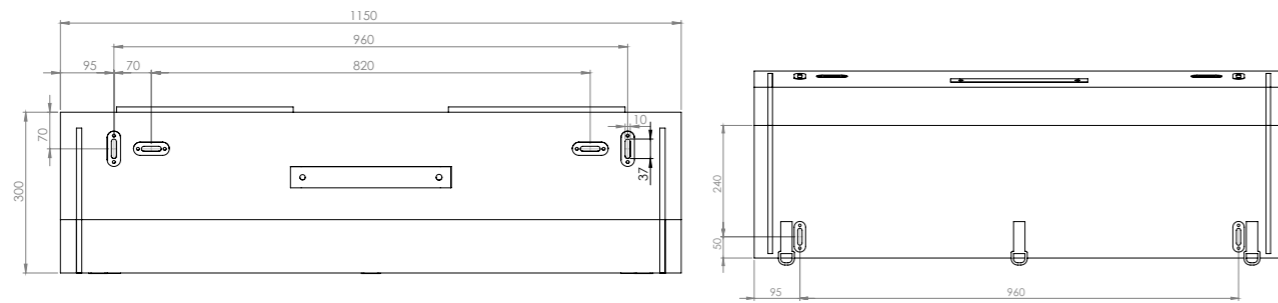

MoonBox 115 angle 100°

Box volume: 116 l
Pocket volume: 29 l
Total volume: 145 l
Weight: 9,12 kg

Box volume: 116 l
Pocket volume: 29 l
Total volume: 145 l
Weight: 8,75 kg

Maximum self load

Compatible car models:

MAN TGE since 2017
Volkswagen Crafter ver II since 2016, H2, H3

MoonBox 115 angle 103°

Box volume: 122 l
Pocket volume: 30,5 l
Total volume: 152,5 l
Weight: 9,12 kg

Box volume: 122 l
Pocket volume: 30,5 l
Total volume: 152,5 l
Weight: 9,55 kg