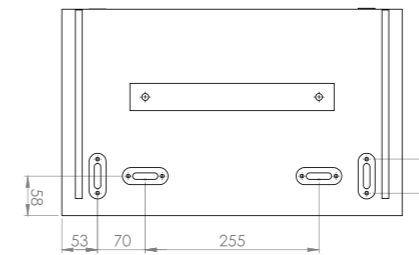

Standard

Adventure

MoonBox 50 angle 90°

MOON BOX ADVENTURE 50

Box volume: 51 l
Pocket volume: 12,75 l
Total volume: 63,75 l
Weight: 4,21 kg

Maximum self load

5 KG

9 KG

MoonBox 50 angle 100°

MOON BOX STANDARD 50

Box volume: 51 l
 Pocket volume: 12,75 l
 Total volume: 63,75 l
 Weight: 4,52 kg

MOON BOX ADVENTURE 50

Box volume: 51 l
 Pocket volume: 12,75 l
 Total volume: 63,75 l
 Weight: 4,13 kg