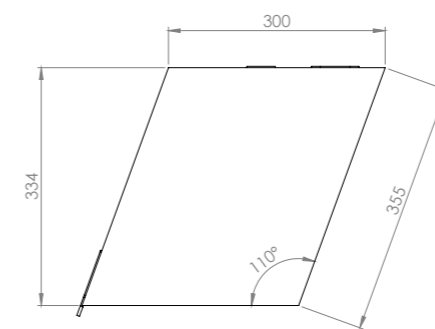

MoonBox 90 angle 108°

Box volume: 95 l
Pocket volume: 23,75 l
Total volume: 118,75 l
Weight: 7,13 kg

Box volume: 91 l
Pocket volume: 22,75 l
Total volume: 113,75 l
Weight: 6,7 kg

Compatible car models:

Ford Transit MK8 H2, H3, R/AWD, FWD (since 2013)

MoonBox 90 angle 110°

Box volume: 91 l
Pocket volume: 22,75 l
Total volume: 113,75 l
Weight: 6,9 kg

Box volume: 91 l
Pocket volume: 22,75 l
Total volume: 113,75 l
Weight: 6,7 kg

Compatible car models:

Mercedes Sprinter 901
Mercedes Sprinter 902
Mercedes Sprinter 904 (until 2006)
Mercedes Sprinter 906
Mercedes Sprinter 907
Volkswagen Crafter (2007-2016)
Volkswagen LT (since 2016)
Volkswagen Transporter T5, T6, T6.1 to adapt