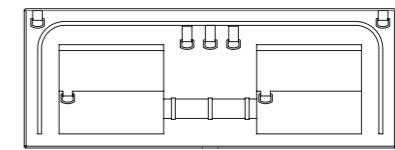

MoonBox 90 angle 103°

MOON BOX ADVENTURE 90

Box volume: 95 l
Pocket volume: 23,75 l
Total volume: 118,75 l
Weight: 7,16 kg

Box volume: 95 l
Pocket volume: 23,75 l
Total volume: 118,75 l
Weight: 7,62 kg