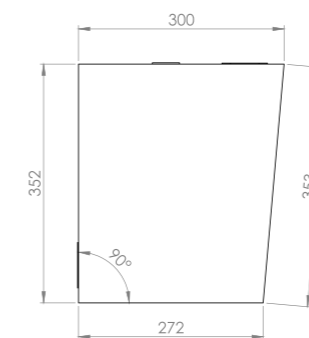

Size: 350x300x1150 mm
Weight: 9 kg
Capacity: 150 l

Available colours:

MoonBox Adventure

MoonBox Adventure 50

Size: 350x300x500 mm
Weight: 4,5 kg
Capacity: 64 l

Available colours:

MoonBox Adventure 70

Size: 350x300x700 mm
Weight: 6,0 kg
Capacity: 90 l

Available colours:

MoonBox Adventure 90

Size: 350x300x900 mm
Weight: 7,5 kg
Capacity: 118 l

Available colours:

MoonBox Adventure 115

Size: 350x300x1150 mm
Weight: 9 kg
Capacity: 150 l

Available colours:

MoonBox 50

Standard

Adventure

MoonBox 50 angle 90°

MOON BOX ADVENTURE 50

Box volume: 51 l
Pocket volume: 12,75 l
Total volume: 63,75 l
Weight: 4,21 kg

Maximum self load

5 KG

9 KG

MoonBox 50 angle 100°

MOON BOX STANDARD 50

Box volume: 51 l
 Pocket volume: 12,75 l
 Total volume: 63,75 l
 Weight: 4,52 kg

MOON BOX ADVENTURE 50

Box volume: 51 l
 Pocket volume: 12,75 l
 Total volume: 63,75 l
 Weight: 4,13 kg