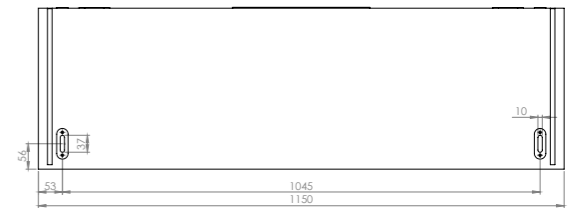

MoonBox 115

Standard

Adventure

MoonBox 115 angle 90°

MOON BOX ADVENTURE 115

Box volume: 116 l
Pocket volume: 29 l
Total volume: 145 l
Weight: 8,45 kg

Maximum self load

MoonBox 115 angle 100°

MOON BOX STANDARD 115

Box volume: 116 l
 Pocket volume: 29 l
 Total volume: 145 l
 Weight: 9,12 kg

MOON BOX ADVENTURE 115

Box volume: 116 l
 Pocket volume: 29 l
 Total volume: 145 l
 Weight: 8,75 kg

Maximum self load