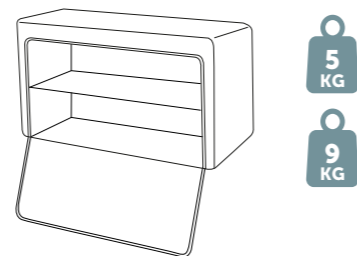

Maximum self load

Compatible car models:

Ford Transit MK8 H2, H3, R/AWD, FWD (since 2013)

MoonBox 50 angle 110°

MOON BOX STANDARD 50

Box volume: 51 l
Pocket volume: 12,75 l
Total volume: 63,75 l
Weight: 4,85 kg