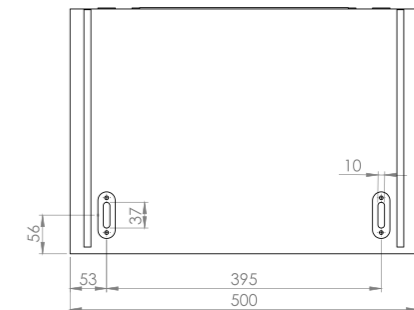

Size: 350x300x1150 mm
Weight: 9 kg
Capacity: 150 l

Available colours:

MoonBox Adventure

MoonBox Adventure 50

Size: 350x300x500 mm
Weight: 4,5 kg
Capacity: 64 l

Available colours:

MoonBox Adventure 70

Size: 350x300x700 mm
Weight: 6,0 kg
Capacity: 90 l

Available colours:

MoonBox Adventure 90

Size: 350x300x900 mm
Weight: 7,5 kg
Capacity: 118 l

Available colours:

MoonBox Adventure 115

Size: 350x300x1150 mm
Weight: 9 kg
Capacity: 150 l

Available colours:

MoonBox 50

Standard

Adventure

MoonBox 50 angle 90°

MOON BOX ADVENTURE 50

Box volume: 51 l
Pocket volume: 12,75 l
Total volume: 63,75 l
Weight: 4,21 kg

Maximum self load

5 KG

9 KG

MoonBox 50 angle 100°

MOON BOX STANDARD 50

Box volume: 51 l
 Pocket volume: 12,75 l
 Total volume: 63,75 l
 Weight: 4,52 kg

MOON BOX ADVENTURE 50

Box volume: 51 l
 Pocket volume: 12,75 l
 Total volume: 63,75 l
 Weight: 4,13 kg