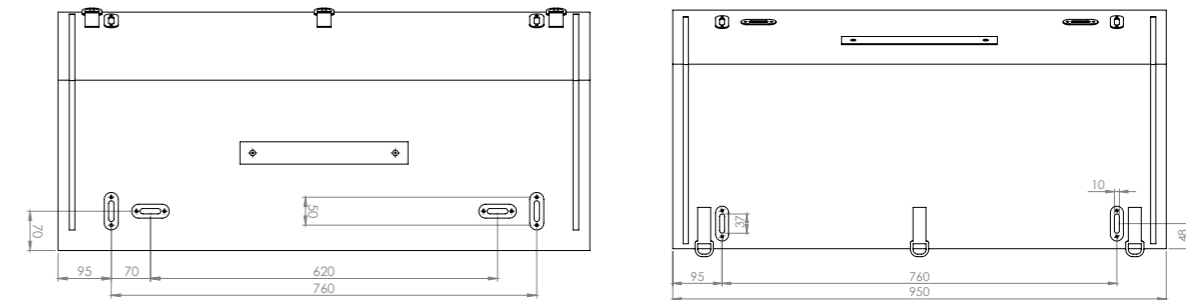

Compatible car models:

Mercedes Sprinter 901
Mercedes Sprinter 902
Mercedes Sprinter 904 (until 2006)
Mercedes Sprinter 906
Mercedes Sprinter 907
Volkswagen Crafter (2007-2016)
Volkswagen LT (since 2016)
Volkswagen Transporter T5, T6, T6.1 to adapt