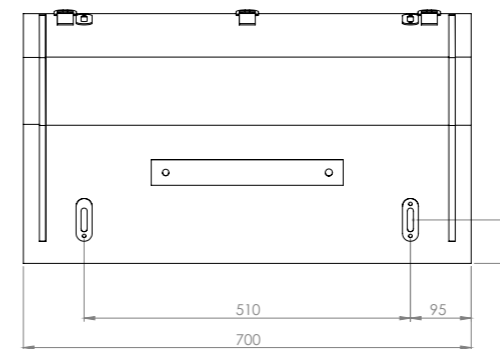

MoonBox 70 angle 100°

MOON BOX STANDARD 70

MOON BOX ADVENTURE 70

Box volume: 71 l
Pocket volume: 17,75 l
Total volume: 88,75 l
Weight: 5,78 kg

Box volume: 71 l
Pocket volume: 17,75 l
Total volume: 88,75 l
Weight: 5,23 kg

Maximum self load

5 KG
12 KG

Compatible car models:

MAN TGE since 2017
Volkswagen Crafter ver II since 2016, H2, H3

MoonBox 70 angle 103°

MOON BOX STANDARD 70

MOON BOX ADVENTURE 70

Box volume: 74 l
Pocket volume: 18,5 l
Total volume: 92,5 l
Weight: 5,78 kg

Box volume: 74 l
Pocket volume: 18,5 l
Total volume: 92,5 l
Weight: 6,22 kg

Maximum self load

5 KG
12 KG

Compatible car models:

RAM ProMaster (since 2013)
Fiat Ducato version III (since 2006)
Citroen Jumper version II (since 2006)
Peugeot Boxer version II (since 2006)