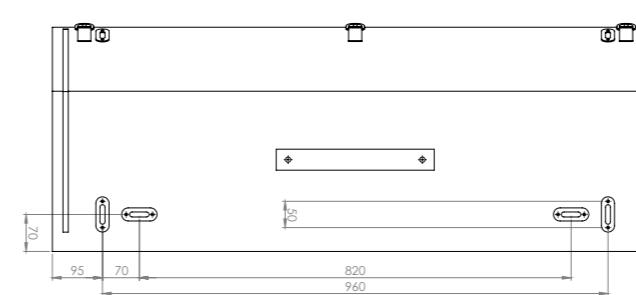

Maximum self load

MoonBox 115 angle 110°

MOON BOX STANDARD 115

Box volume: 116 l
 Pocket volume: 29 l
 Total volume: 145 l
 Weight: 9,12 kg

MOON BOX ADVENTURE 115

Box volume: 116 l
 Pocket volume: 29 l
 Total volume: 145 l
 Weight: 8,53 kg