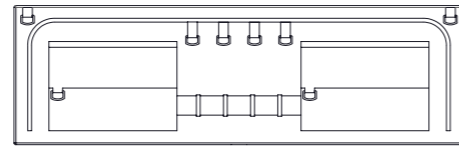

MOON BOX ADVENTURE 115

Box volume: 122 l
 Pocket volume: 30,5 l
 Total volume: 152,5 l
 Weight: 9,55 kg

Maximum self load

Compatible car models:

RAM ProMaster (since 2013)
 Fiat Ducato version III (since 2006)
 Citroen Jumper version II (since 2006)
 Peugeot Boxer version II (since 2006)

MoonBox 115 angle 108°

MOON BOX STANDARD 115

Box volume: 122 l
 Pocket volume: 30,5 l
 Total volume: 152,5 l
 Weight: 9,22 kg

MOON BOX ADVENTURE 115

Box volume: 122 l
 Pocket volume: 30,5 l
 Total volume: 152,5 l
 Weight: 8,63 kg

Maximum self load

MoonBox 115 angle 110°

MOON BOX STANDARD 115

Box volume: 116 l
 Pocket volume: 29 l
 Total volume: 145 l
 Weight: 9,12 kg

MOON BOX ADVENTURE 115

Box volume: 116 l
 Pocket volume: 29 l
 Total volume: 145 l
 Weight: 8,53 kg