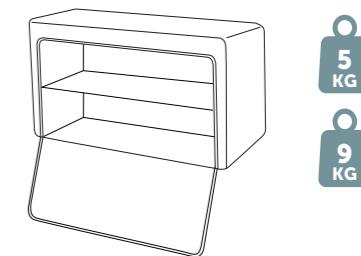

Maximum self load

Compatible car models:

Mercedes Sprinter 901
Mercedes Sprinter 902
Mercedes Sprinter 904 (until 2006)
Mercedes Sprinter 906
Mercedes Sprinter 907
Volkswagen Crafter (2007-2016)
Volkswagen LT (since 2016)
Volkswagen Transporter T5, T6, T6.1 to adapt