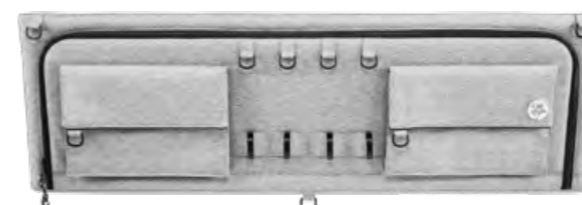

MoonBox Adventure 115

Size: 350x300x1150 mm
Weight: 9 kg
Capacity: 150 l

Available colours: