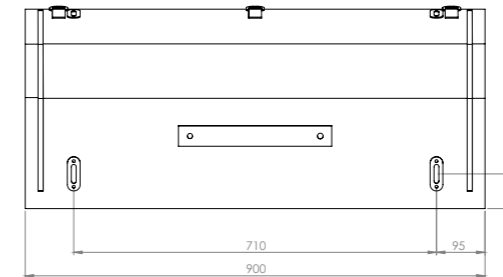

MoonBox 90 angle 100°

Box volume: 91 l
Pocket volume: 22,75 l
Total volume: 113,75 l
Weight: 7,16 kg

Box volume: 91 l
Pocket volume: 22,75 l
Total volume: 113,75 l
Weight: 6,69 kg

Compatible car models:

MAN TGE since 2017
Volkswagen Crafter ver II since 2016, H2, H3

MoonBox 90 angle 103°

Box volume: 95 l
Pocket volume: 23,75 l
Total volume: 118,75 l
Weight: 7,16 kg

Box volume: 95 l
Pocket volume: 23,75 l
Total volume: 118,75 l
Weight: 7,62 kg

Compatible car models:

RAM ProMaster (since 2013)
Fiat Ducato version III (since 2006)
Citroen Jumper version II (since 2006)
Peugeot Boxer version II (since 2006)