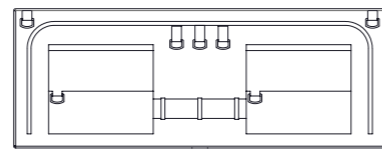

MoonBox 90

Standard

Adventure

MoonBox 90 angle 90°

MOON BOX ADVENTURE 90

Box volume: 91 l
Pocket volume: 22,75 l
Total volume: 113,75 l
Weight: 6,39 kg

Maximum self load

MoonBox 90 angle 100°

MOON BOX STANDARD 90

MOON BOX ADVENTURE 90

Box volume: 91 l
 Pocket volume: 22,75 l
 Total volume: 113,75 l
 Weight: 7,16 kg

Box volume: 91 l
 Pocket volume: 22,75 l
 Total volume: 113,75 l
 Weight: 6,69 kg