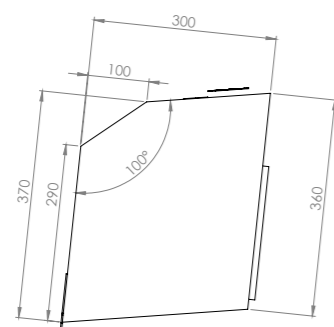

Available colours:

MoonBox Adventure 90

Size: 350x300x900 mm
Weight: 7,5 kg
Capacity: 118 l

Available colours:

MoonBox Adventure 115

Size: 350x300x1150 mm
Weight: 9 kg
Capacity: 150 l

Available colours:

MoonBox 50

Standard

Adventure

MoonBox 50 angle 90°

MOON BOX ADVENTURE 50

Box volume: 51 l
Pocket volume: 12,75 l
Total volume: 63,75 l
Weight: 4,21 kg

Maximum self load

5 KG

9 KG

MoonBox 50 angle 100°

MOON BOX STANDARD 50

Box volume: 51 l
 Pocket volume: 12,75 l
 Total volume: 63,75 l
 Weight: 4,52 kg

MOON BOX ADVENTURE 50

Box volume: 51 l
 Pocket volume: 12,75 l
 Total volume: 63,75 l
 Weight: 4,13 kg

MoonBox 50 angle 108°

MOON BOX STANDARD 50

Box volume: 54 l
 Pocket volume: 13,5 l
 Total volume: 67,5 l
 Weight: 4,85 kg

MOON BOX ADVENTURE 50

Box volume: 54 l
 Pocket volume: 13,5 l
 Total volume: 67,5 l
 Weight: 4,37 kg