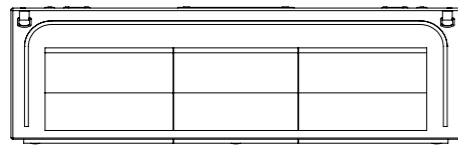

MOON BOX ADVENTURE 115

Box volume: 122 l
 Pocket volume: 30,5 l
 Total volume: 152,5 l
 Weight: 9,55 kg

Maximum self load

Compatible car models:

RAM ProMaster (since 2013)
 Fiat Ducato version III (since 2006)
 Citroen Jumper version II (since 2006)
 Peugeot Boxer version II (since 2006)

MoonBox 115 angle 108°

MOON BOX STANDARD 115

Box volume: 122 l
 Pocket volume: 30,5 l
 Total volume: 152,5 l
 Weight: 9,22 kg

MOON BOX ADVENTURE 115

Box volume: 122 l
 Pocket volume: 30,5 l
 Total volume: 152,5 l
 Weight: 8,63 kg

Maximum self load

MoonBox 115 angle 110°

MOON BOX STANDARD 115

Box volume: 116 l
 Pocket volume: 29 l
 Total volume: 145 l
 Weight: 9,12 kg

MOON BOX ADVENTURE 115

Box volume: 116 l
 Pocket volume: 29 l
 Total volume: 145 l
 Weight: 8,53 kg