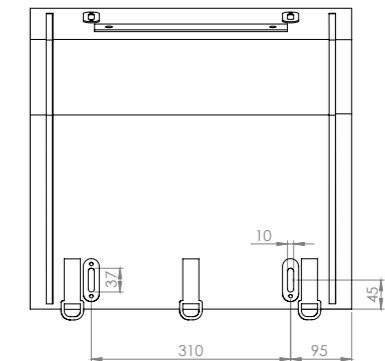

MOON BOX ADVENTURE 50

Box volume: 54 l
Pocket volume: 13,5 l
Total volume: 67,5 l
Weight: 4,96 kg