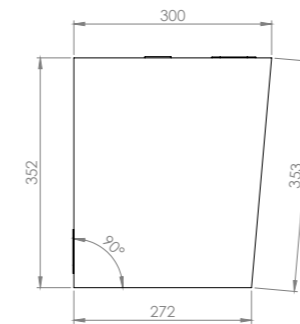

MoonBox 115

Standard

Adventure

MoonBox 115 angle 90°

MOON BOX ADVENTURE 115

Box volume: 116 l
Pocket volume: 29 l
Total volume: 145 l
Weight: 8,45 kg

Maximum self load

MoonBox 115 angle 100°

MOON BOX STANDARD 115

Box volume: 116 l
 Pocket volume: 29 l
 Total volume: 145 l
 Weight: 9,12 kg

MOON BOX ADVENTURE 115

Box volume: 116 l
 Pocket volume: 29 l
 Total volume: 145 l
 Weight: 8,75 kg

Maximum self load